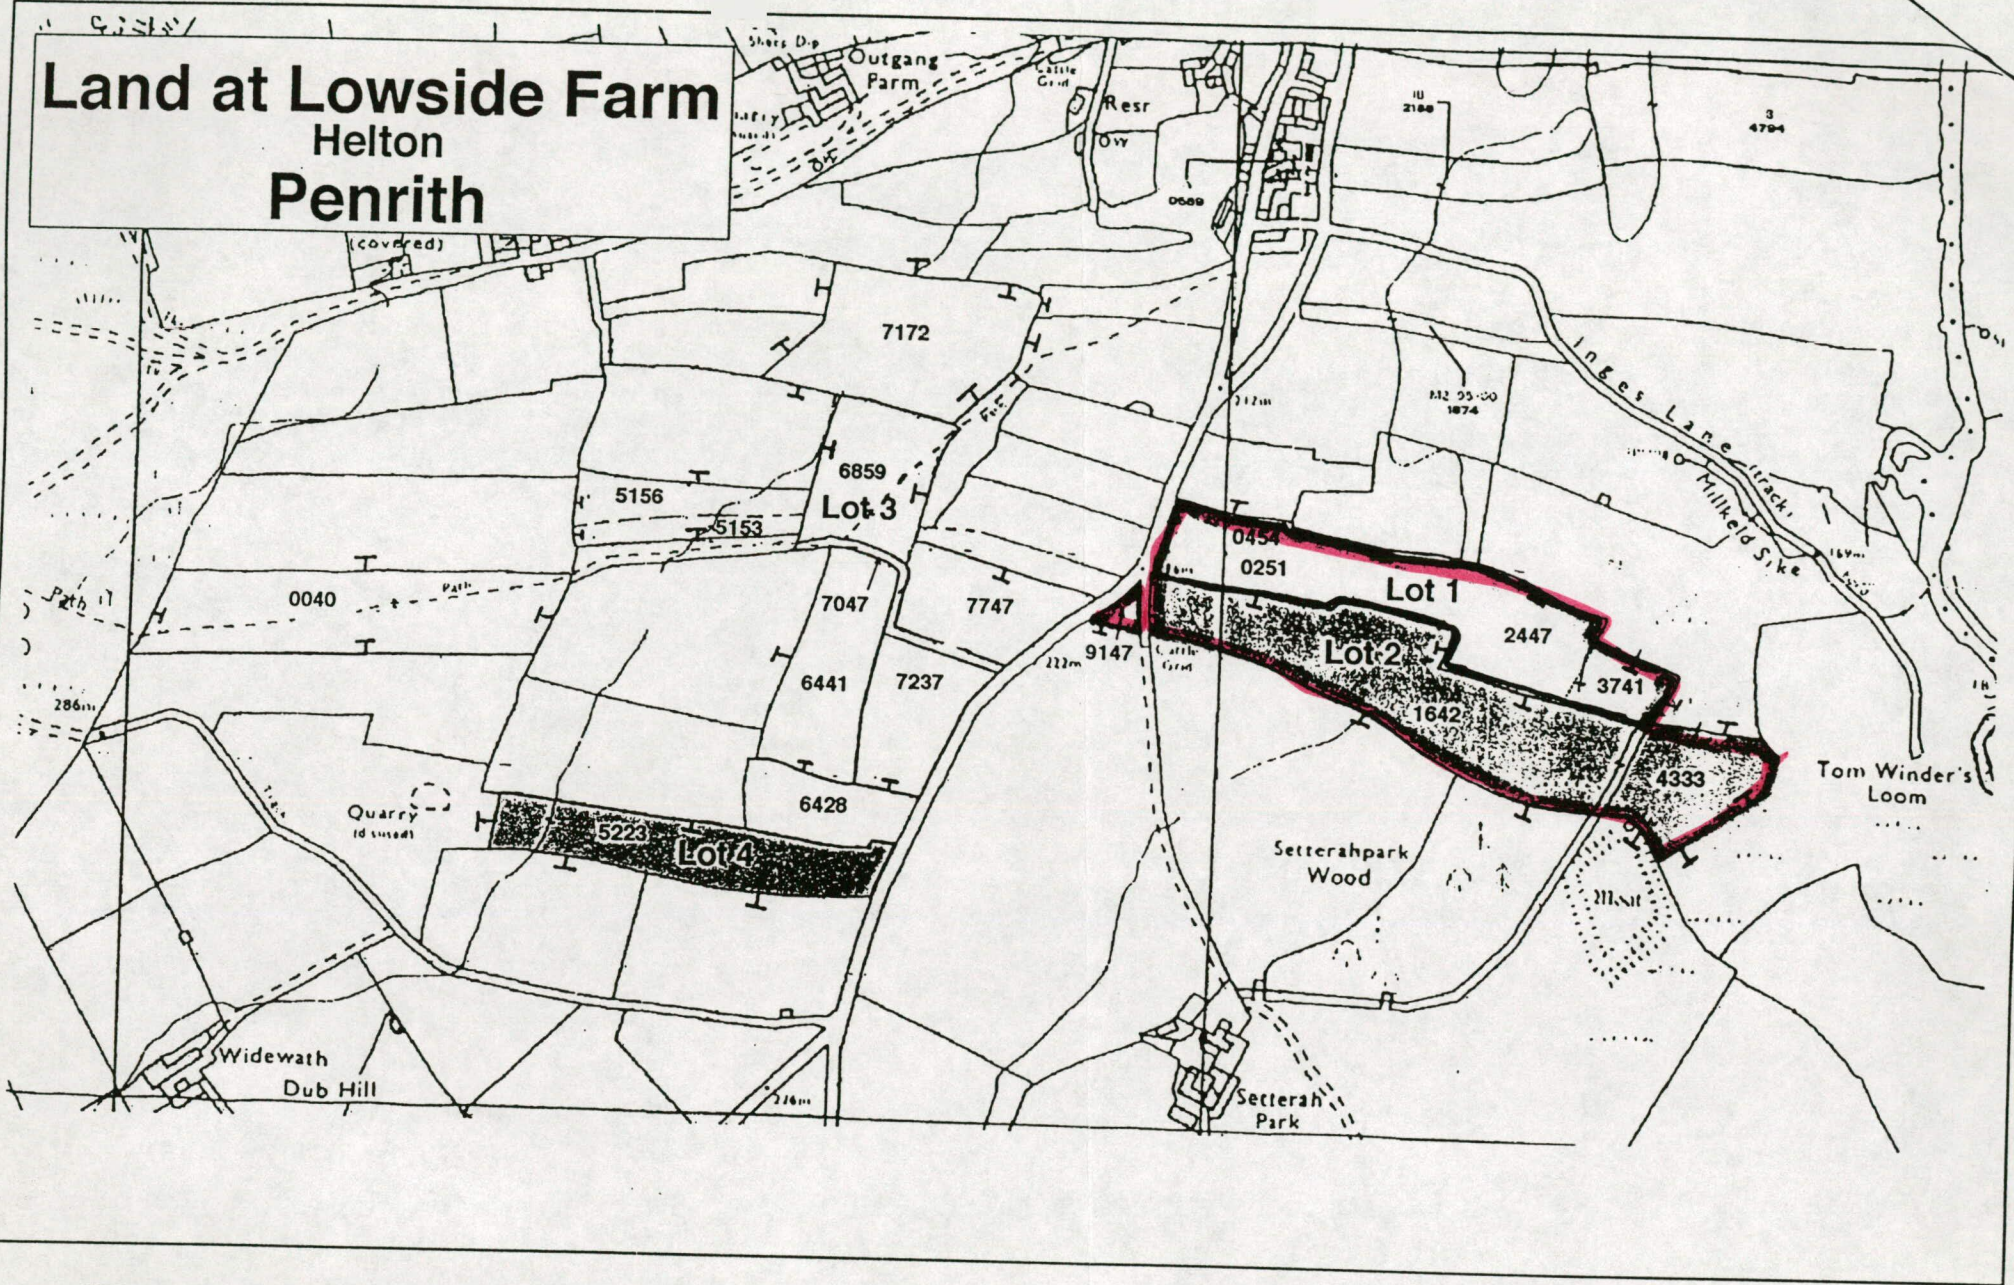

Land at Lowside Farm Helton Penrith

HARRISON & HETHERINGTON LTD
 BORDERWAY MART, ROSEHILL,
 CARLISLE, CA1 2RS
 Tel: 01228 26292 Fax: 01228 511362